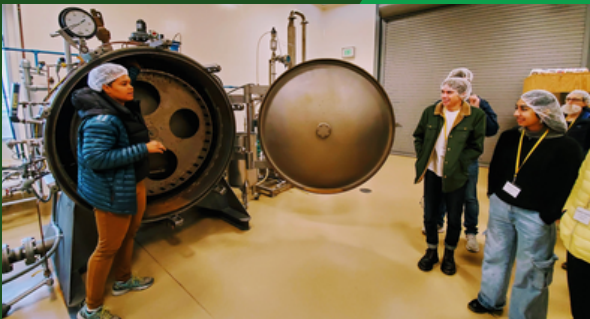

3RD ANNUAL ASABE CA/NV STUDENT RALLY FEBRUARY 19-21, 2022

*Will notify Feb.
1st if event will be
held in-person or
virtual

HOSTED BY CAL POLY SLO

RESERVE HOTELS ASAP

WHAT IS A STUDENT RALLY?

THE ASABE CA/NV SECTION STUDENT RALLY IS AN EVENT WHERE STUDENTS THROUGHOUT THE ASABE CA/NV SECTION ARE INVITED TO JOIN US FOR A WEEKEND FILLED WITH SOCIAL AND PROFESSIONAL ACTIVITIES DESIGNED TO EXPAND YOUR NETWORK AND AID YOUR CAREER DEVELOPMENT IN AGRICULTURAL AND BIOLOGICAL ENGINEERING AND RELATED TECHNOLOGICAL FIELDS. STUDENT RALLIES ARE A PERFECT TIME TO GET TO KNOW YOUR COLLEAGUES, LEARN ABOUT UNDERGRADUATE AND GRADUATE OPPORTUNITIES AT SECTION COLLEGES AND UNIVERSITIES, AND EXPLORE JOB OPPORTUNITIES IN OUR FIELD WITH IN-PERSON INDUSTRY REPRESENTATIVES.