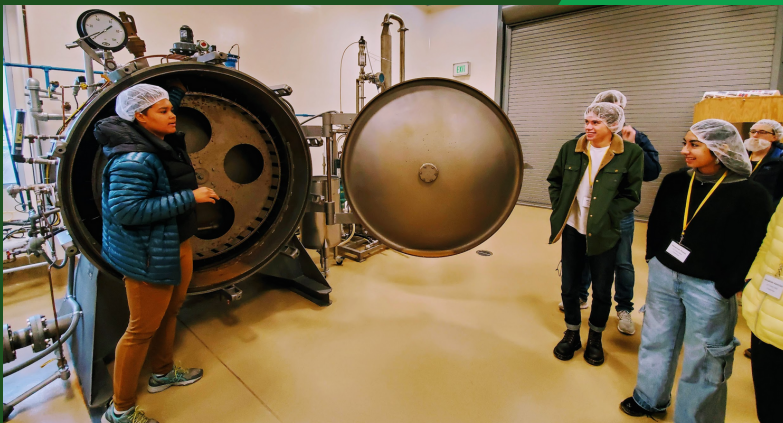

SAVE THE DATE

3RD ANNUAL ASABE CA/NV STUDENT RALLY NOVEMBER 11-12, 2022

*In Person
In
San Luis Obispo

Starts Friday @ 12:00
Ends Saturday @ 3:30

Industry Tours &
Career Panels

HOSTED BY CAL POLY SLO

RESERVE HOTELS ASAP